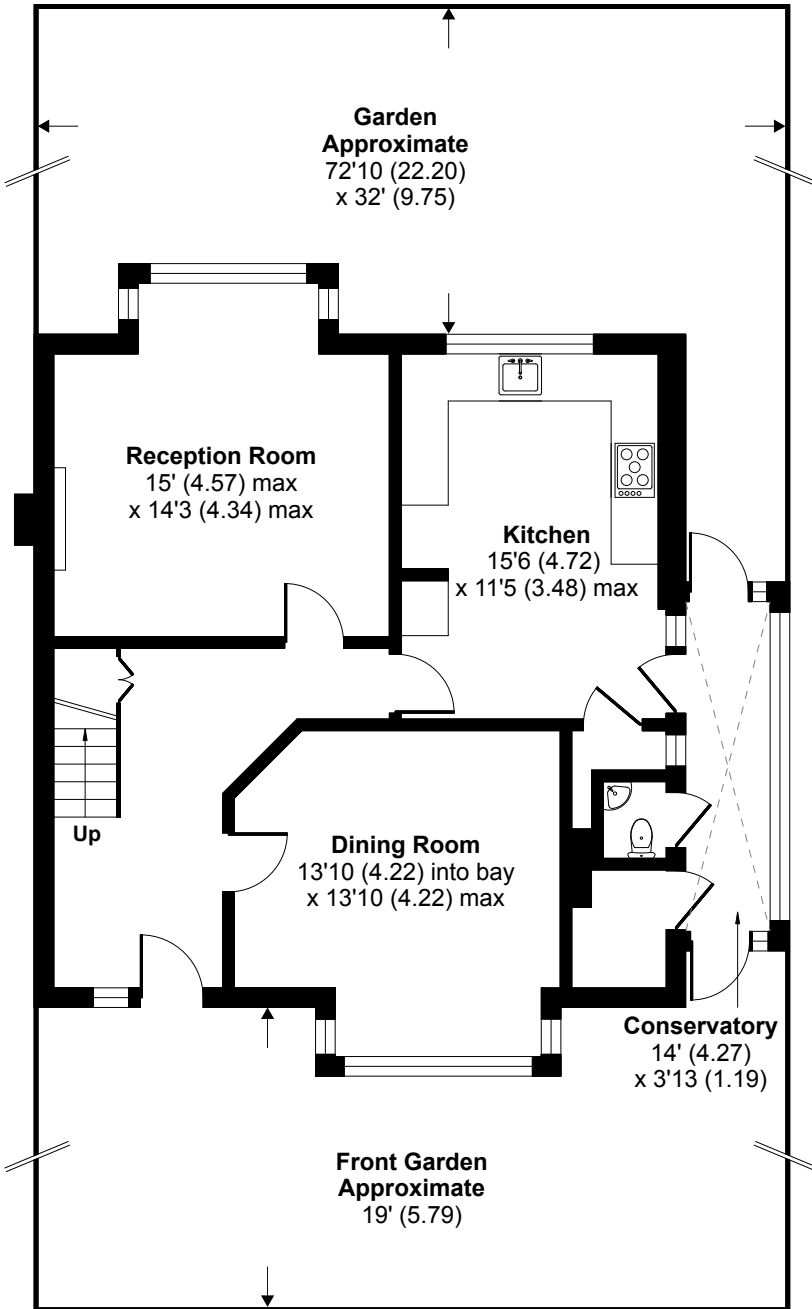

Higher Drive, Purley, CR8

Approximate Area = 1535 sq ft / 142.6 sq m

For identification only - Not to scale

GROUND FLOOR

FIRST FLOOR