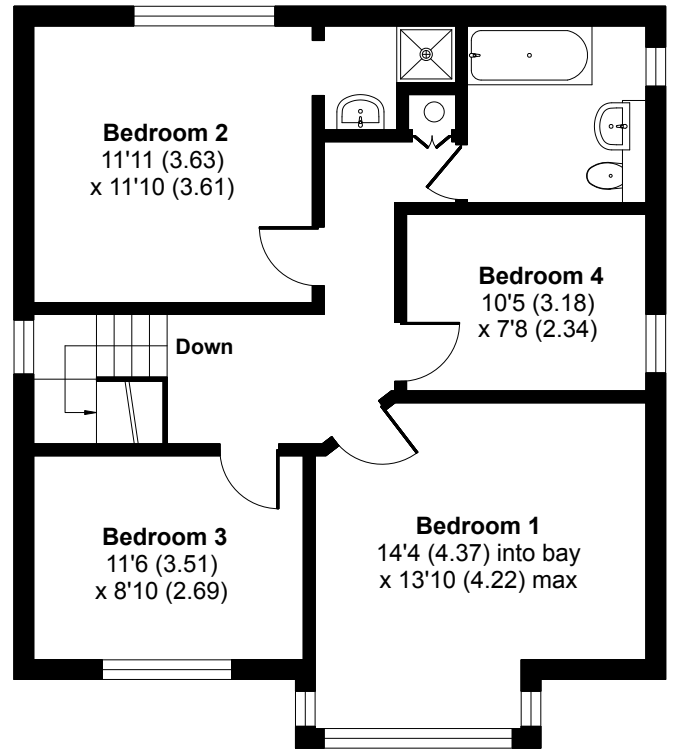

Higher Drive, Purley, CR8

Approximate Area = 1535 sq ft / 142.6 sq m

For identification only - Not to scale

GROUND FLOOR

FIRST FLOOR